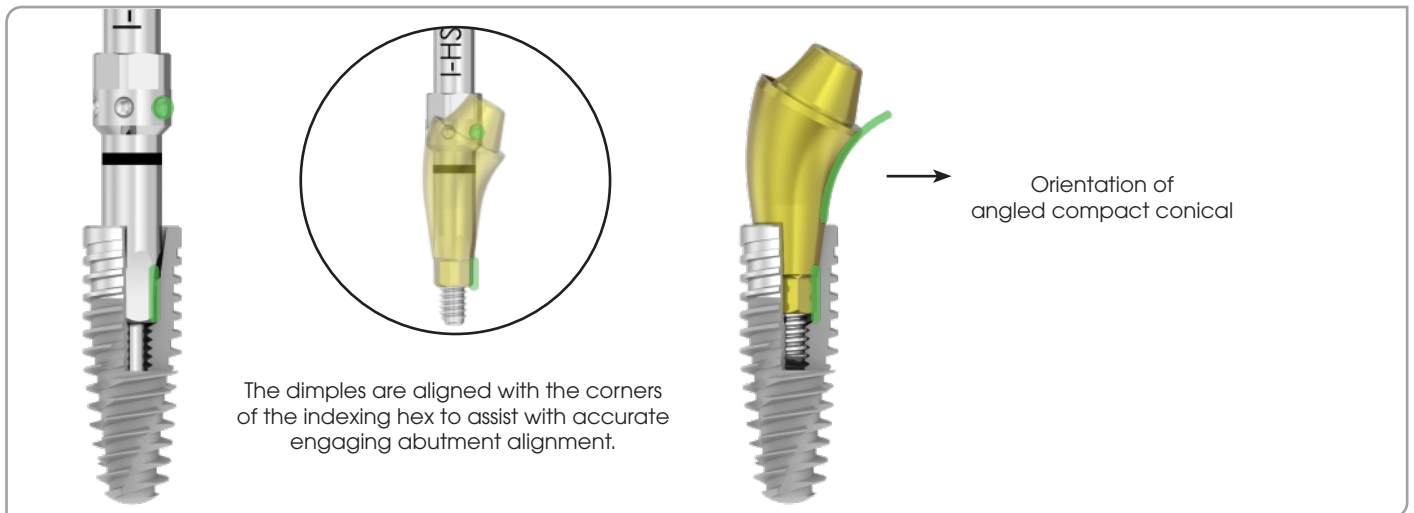

Placement Tool

Placement tool depth markings

Placement tool dimples alignment for indexing

SP1 Fixture mount

SP1 Fixture Mounts (standard and long length versions) ensure secure, easy handling for implant placement in challenging regions.