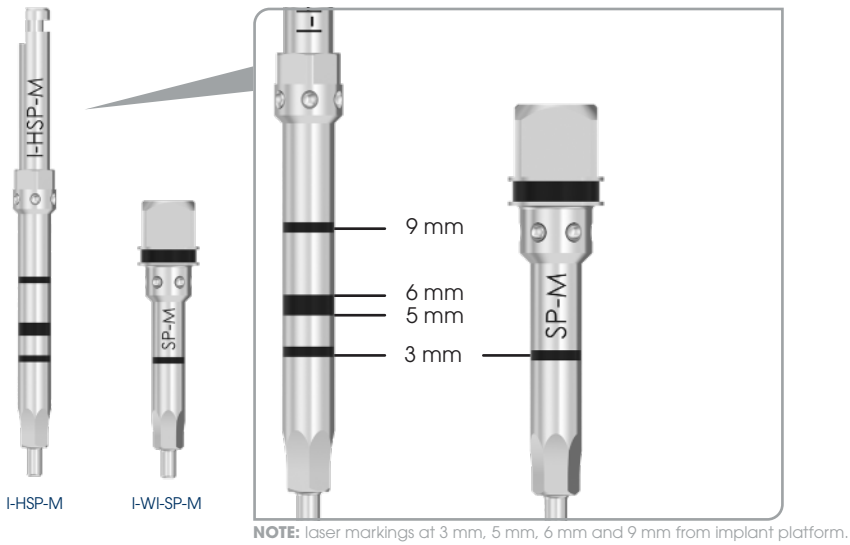

Placement Tool

Placement tool depth markings

Placement tool dimples alignment for indexing

SP1 Fixture mount

SP1 Fixture Mounts (standard and long length versions) ensure secure, easy handling for implant placement in challenging regions.